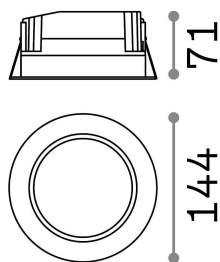

### Technical - Recessed lights

Indoor ceiling recessed projector with integrated LED sources, enhanced protection and direct light emission

<b>Ean</b>	8021696193533
<b>Item</b>	BASIC FI WIDE 20W 3000K
<b>Installation</b>	Recessed (Ceiling)
<b>Guarantee</b>	5 years
<b>Gross weight</b>	0.72 kg
<b>Volume</b>	0.002673 m <sup>3</sup>

## Technical info

<b>Net weight</b>	0.63 kg
<b>Insulation class</b>	II
<b>Protection index</b>	IP20
<b>Compliance</b>	CE
<b>Operating temperature</b>	0° ~ +40 °C
<b>Full load efficiency</b>	X
<b>Dimmer</b>	NO, On-Off
<b>Power output</b>	220-240 V AC 50/60 Hz
<b>Power supply</b>	Separate, included Replaceable (by qualified operators only), electronic, philips
<b>Recessed specifications</b>	Ø 125 - h. ≥ 110 , 5-20
<b>Load resistance</b>	IK06
<b>Front protection index</b>	IP44
<b>Accessories not included</b>	Dimmable driver